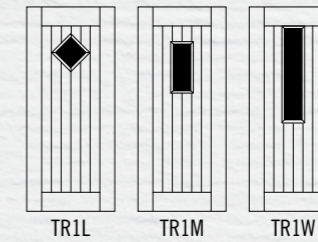

DOOR STYLES

WOODSTAIN FINISHES †	STANDARD COLOURS			HERITAGE COLOURS					
ROSEWOOD	JET BLACK	STEEL BLUE	PINE GREEN	CHARTWELL GREEN	LARKSPUR BLUE	WILLOW	BRUNSWICK GREEN	WINE RED	
GOLDEN OAK	SIGNAL RED	TRAFFIC WHITE	CREAM	SLATE GREY	DESERT SAND	CAMOUFLAGE BEIGE	ANTHRACITE GREY	SILVER GREY	

† WOODSTAIN FRAME COLOUR MATCHING, see page 50 for more details. BESPOKE COLOURS available, see page 49 for more details.

DECORATIVE GLAZING OPTIONS								AVAILABLE GLAZING	
				TR1L Clear / Obscure / Square Lead / Traditional Etch / Diamonds / Simplicity		TR1M Clear / Obscure / Square Lead / Traditional Etch / Diamonds / Elegance		TR1W Clear / Obscure / Square Lead / Diamond Lead / Georgian Grid / Traditional Etch / Retro / Diamonds / Prairie / Gibson / Flair / Diamond Cut / Linear / Elegance / Reflections	
Traditional Etch	Diamonds ◆ (Green shown)	Simplicity	Elegance						
Traditional Etch	Retro ▼ (Blue shown)	Diamonds ◆ (Clear Bevel shown)	Prairie	Gibson	Flair	Diamond Cut	Linear	Elegance	Reflections

NOTES

- Diamonds available in Red, Blue, Green, Black and Clear Bevel. Choice of backing glass, see page 41.
- ▼ Retro available in Red, Blue, Green and Black.

< Style: TR1M / Colour: Signal Red / Glazing: TRADITIONAL ETCH / Hardware: CHROME