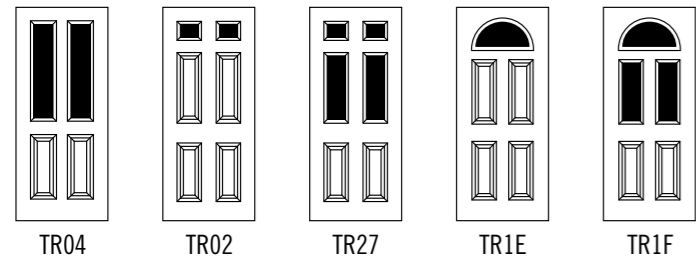

TRUEDOR RANGES

HARMONY GLASS RANGE PAGE 07