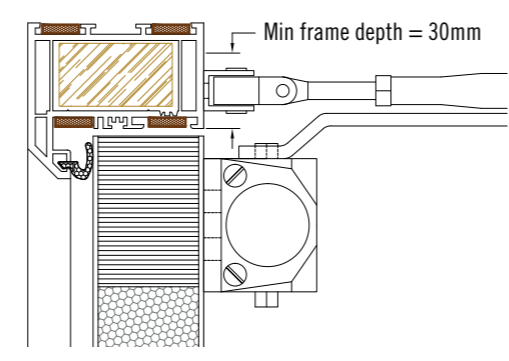

Overhead Closer detail PVCu frame

Minimum frame head depth required for fitting of overhead closer.