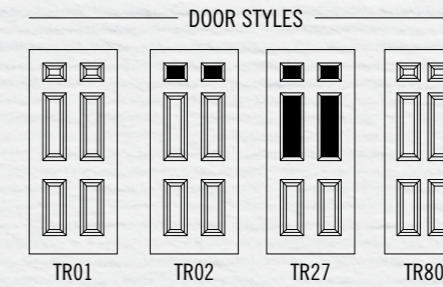

TRADITIONAL RANGE

MATISSE

Available in four styles, all Matisse doors have six panels, with the option to glaze either two or four of the panels.

A truly versatile door.

WOODSTAIN FINISHES †	STANDARD COLOURS			HERITAGE COLOURS				
ROSEWOOD	JET BLACK	STEEL BLUE	PINE GREEN	CHARTWELL GREEN	LARKSPUR BLUE	WILLOW	BRUNSWICK GREEN	WINE RED
GOLDEN OAK	SIGNAL RED	TRAFFIC WHITE	CREAM	SLATE GREY	DESERT SAND	CAMOUFLAGE BEIGE	ANTHRACITE GREY	SILVER GREY

† WOODSTAIN FRAME COLOUR MATCHING, see page 50 for more details.

BESPOKE COLOURS available, see page 49 for more details.