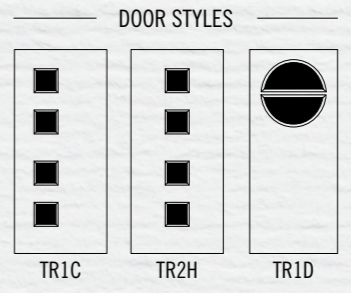

TR17 Clear / Obscure / Linear
TR61 Clear / Obscure
TR76 Clear / Obscure / Retro / Elegance / Reflections

NOTES

▼ Retro available in Red, Blue, Green and Black.

MONDRIAN

*The strikingly modern Mondrian door, creates the right first impression every time.
With the best security and true durability you can be confident in your decision
when choosing a Truedor contemporary door.*