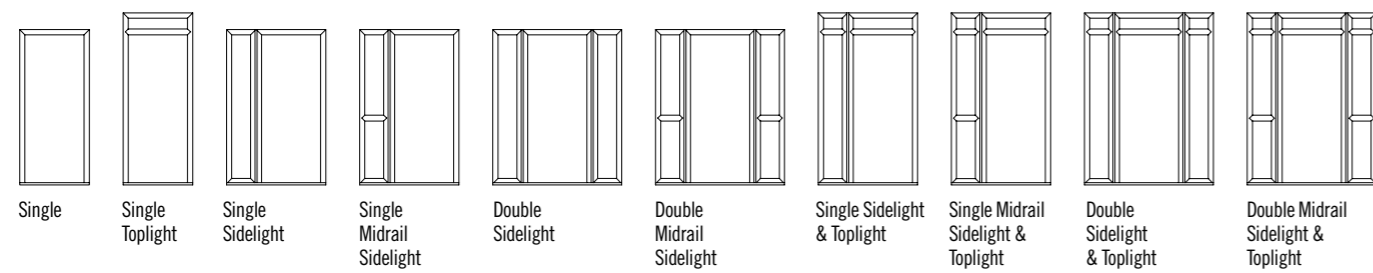

FRAME OPTIONS

MATCHING SIDE PANELS (438mm including couples)

SIDE PANELS & TOPLIGHTS

For added individuality or to replace your doorset like for like, we offer fully glazed sidelights or toplights, or composite sidepanels to match the door. These are all available as single or as a pair in a variety of styles.

FRAME DETAILS

MAXIMUM & MINIMUM SIZES WITHOUT FRAME EXTENDERS				
SINGLE DOORSETS	LOW ALUMINIUM THRESHOLD		4 SIDED PVCu FRAME	
	No Sill	Standard PVCu Sill	No Sill	Standard PVCu Sill
Min Height (mm)	1972	2002	2001	2031
Max Height (mm)	2072	2102	2101	2131
STANDARD DOOR				
Min Width	828	828	828	828
Max Width	1002	1002	1002	1002
REMBRANDT DOOR				
Min Width	883	883	883	883
Max Width	1002	1002	1002	1002
NARROW DOORS (TR35 TR36 TR80)				
Min Width	778	778	778	778
Max Width	850	850	850	850

w AVAILABLE IN WHITE ONLY

ASSUMPTIONS

1. The above is for the Spectus Elite 70 PVCu section only.
2. As we are constantly working to improve our products, these sizes may change and are given for guidance only.
3. Certain designs do differ from this so please check before ordering.