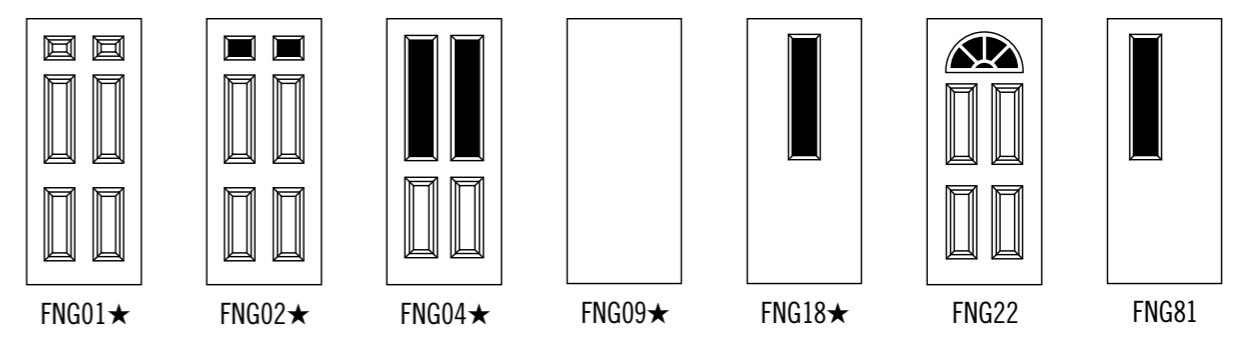

TRUEDOR FIRE DOOR STYLES

GRP Fire Door range shown.

FIRE RESISTANT GLAZING

Fire resistant glass is available as a double glazed unit with the inside pane laminated and the external pane in Pilkington Pyroshield2 Georgian wire glass (rating E30).

Where obscure glass is required then the laminated panel is supplied as stipplyte obscure.