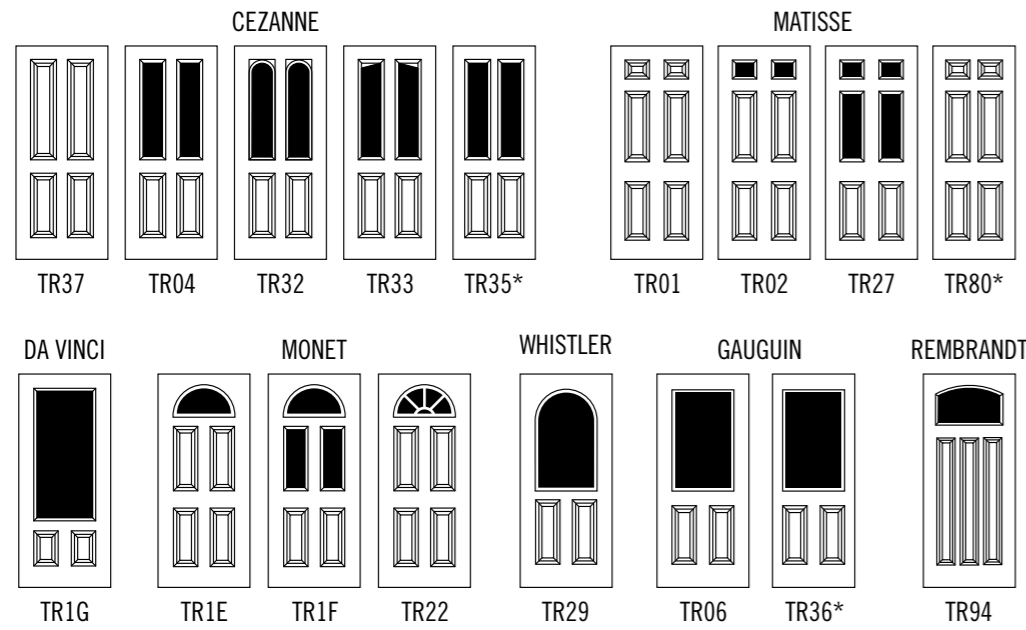

TRADITIONAL RANGE PAGE 08

* Specially designed to suit narrow openings, see page 50 for details.