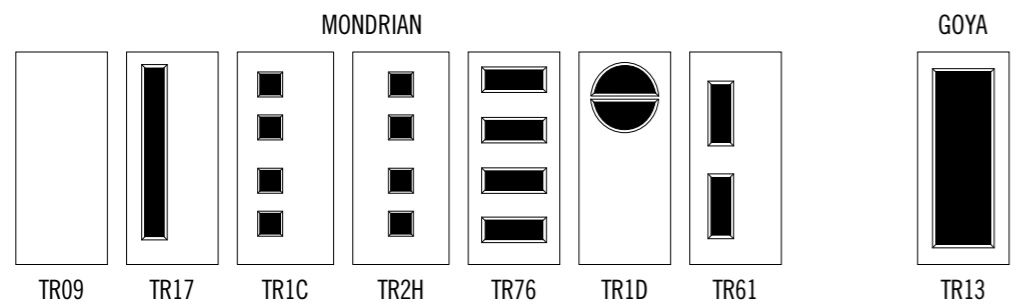

CONTEMPORARY RANGE PAGE 32

TRUEDOR GLASS PATTERNS

Truedor offer a range of clear and patterned obscure glass options, allowing privacy and maximum light into your home.

GEORGIAN GRID COLOUR OPTIONS		
COLOURS	OUTSIDE	INSIDE
RED / BLUE / GREEN / CREAM	✓	WHITE ONLY
WHITE	✓	✓
ROSEWOOD / GOLDEN OAK	✓	COLOUR MATCH OR WHITE

STANDARD RANGE