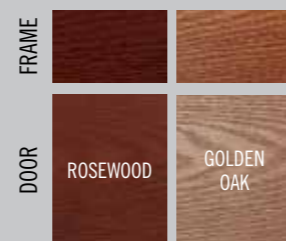

WOODSTAIN FINISHES †	STANDARD COLOURS			HERITAGE COLOURS				
ROSEWOOD	JET BLACK	STEEL BLUE	PINE GREEN	CHARTWELL GREEN	LARKSPUR BLUE	WILLOW	BRUNSWICK GREEN	WINE RED
GOLDEN OAK	SIGNAL RED	TRAFFIC WHITE	CREAM	SLATE GREY	DESERT SAND	CAMOUFLAGE BEIGE	ANTHRACITE GREY	SILVER GREY

COLOURS & FINISHES

IT'S A VERITABLE RAINBOW AND MEANS THERE IS A COLOUR FOR EVERYONE.

WOODSTAIN FINISHES †	STANDARD COLOURS			HERITAGE COLOURS				
ROSEWOOD	JET BLACK	STEEL BLUE	PINE GREEN	CHARTWELL GREEN	LARKSPUR BLUE	WILLOW	BRUNSWICK GREEN	WINE RED
GOLDEN OAK	SIGNAL RED	TRAFFIC WHITE	CREAM	SLATE GREY	DESERT SAND	CAMOUFLAGE BEIGE	ANTHRACITE GREY	SILVER GREY

† WOODSTAIN FRAME COLOUR MATCHING, see page 50 for more details.

BESPOKE COLOURS

Our mixing system allows a choice of colour options from the RAL colour range.

NOTE: We have faithfully reproduced the colour ranges featured, there may be variations from print to the actual product.

FOILED FRAME STANDARD COLOURS † (Internal white only. Hinged open in only)

WOODSTAIN COLOURS † (Internal colour matched or white)

† Due to the difference of materials we cannot guarantee an exact match in colour or texture of the finished doors in foiled frames.