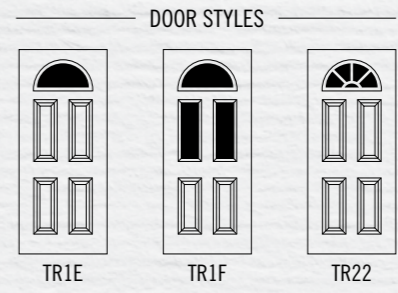

▼ Choice of Clear Bevelled Glass or Colour Film

▼ Retro available in Red, Blue, Green and Black.

▲ Harmony available in various colours, please see page 7 for more details.

MONET

The Monet is instantly recognisable with its classic half moon glazed top panel. The middle two panels can be glazed for extra light or left solid for added privacy.