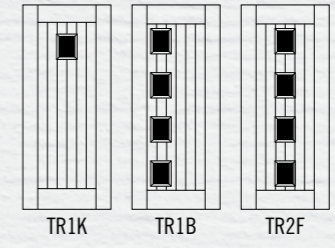

DOOR STYLES

WOODSTAIN FINISHES †	STANDARD COLOURS			HERITAGE COLOURS				
ROSEWOOD	JET BLACK	STEEL BLUE	PINE GREEN	CHARTWELL GREEN	LARKSPUR BLUE	WILLOW	BRUNSWICK GREEN	WINE RED
GOLDEN OAK	SIGNAL RED	TRAFFIC WHITE	CREAM	SLATE GREY	DESERT SAND	CAMOUFLAGE BEIGE	ANTHRACITE GREY	SILVER GREY

† WOODSTAIN FRAME COLOUR MATCHING, see page 50 for more details. BESPOKE COLOURS available, see page 49 for more details.

DECORATIVE GLAZING OPTIONS			AVAILABLE GLAZING
			TR1K Clear / Obscure / Square Lead / Traditional Etch / Retro / Prairie / Diamond Cut / Elegance / Reflections TR1B Clear / Obscure / Square Lead / Traditional Etch / Retro / Prairie / Diamond Cut / Elegance / Reflections TR2F Clear / Obscure / Square Lead / Traditional Etch / Retro / Prairie / Diamond Cut / Elegance / Reflections
Traditional Etch	Retro ▼ (Black shown)	Prairie	
Diamond Cut	Elegance	Reflections	
NOTES			
▼ Retro available in Red, Blue, Green and Black.