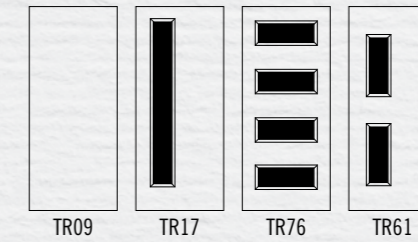

George Clarke

DOOR STYLES

WOODSTAIN FINISHES †	STANDARD COLOURS			HERITAGE COLOURS				
ROSEWOOD	JET BLACK	STEEL BLUE	PINE GREEN	CHARTWELL GREEN	LARKSPUR BLUE	WILLOW	BRUNSWICK GREEN	WINE RED
GOLDEN OAK	SIGNAL RED	TRAFFIC WHITE	CREAM	SLATE GREY	DESERT SAND	CAMOUFLAGE BEIGE	ANTHRACITE GREY	SILVER GREY

† WOODSTAIN FRAME COLOUR MATCHING, see page 50 for more details.

BESPOKE COLOURS available, see page 49 for more details.