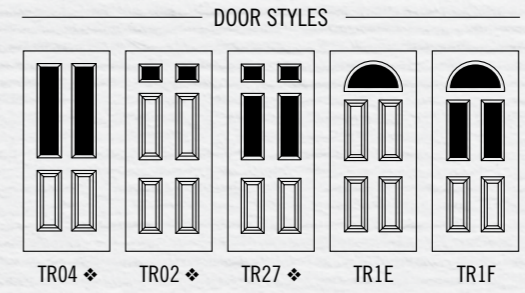

HARMONY GLASS RANGE

Making these doors even more special is the fact that each decorative glass panel has been hand crafted with coloured bevels to complement the door.

HARMONY COLOURS

DECORATIVE GLAZING OPTIONS AVAILABLE GLAZING