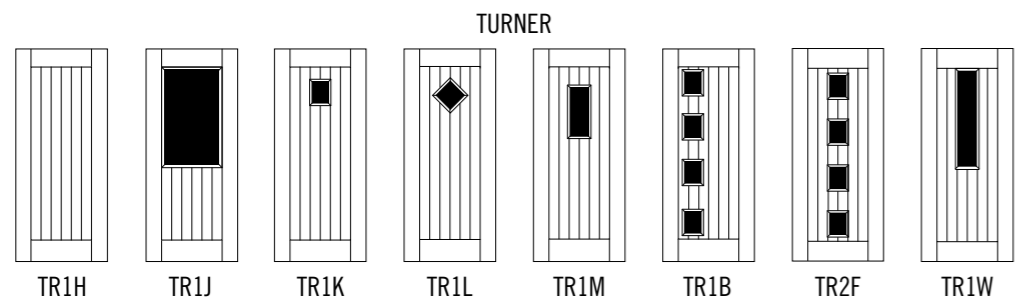

COTTAGE RANGE PAGE 24