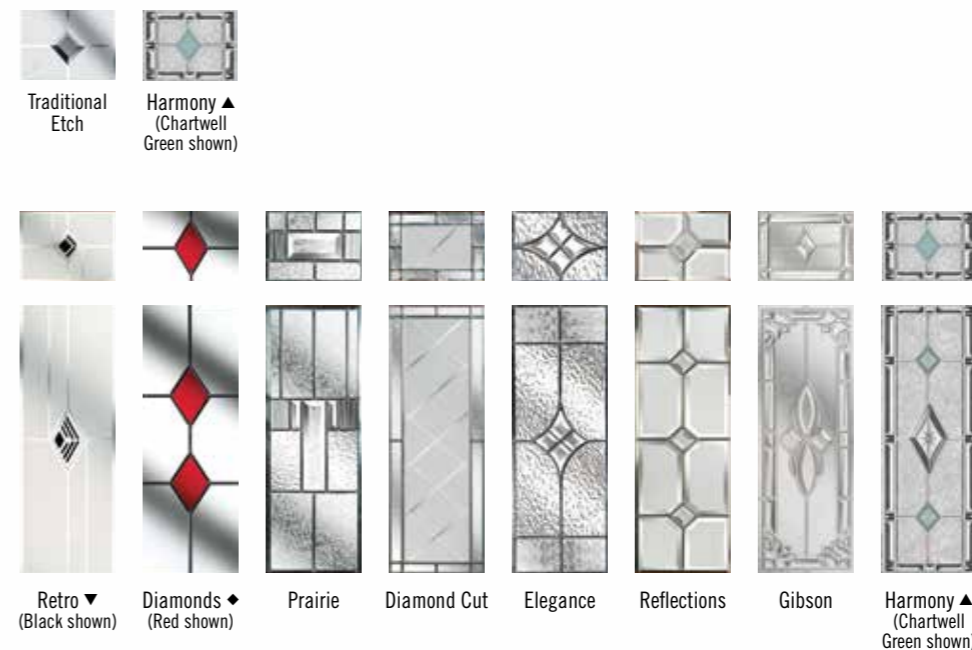

DECORATIVE GLAZING OPTIONS

AVAILABLE GLAZING

TR02 Clear / Obscure / Square Lead / Diamond Lead / Traditional Etch / Retro / Diamonds / Prairie / Diamond Cut / Elegance / Reflections / Gibson / Harmony

TR27 Clear / Obscure / Square Lead / Diamond Lead / Retro / Diamonds / Prairie / Diamond Cut / Elegance / Reflections / Gibson / Harmony

NOTES

◆ Diamonds available in Red, Blue, Green, Black and Clear Bevel. Choice of backing glass, see page 41.

▼ Choice of Clear Bevelled Glass or Colour Film

▼ Retro available in Red, Blue, Green and Black.

▲ Harmony available in various colours, please see page 7 for more details.