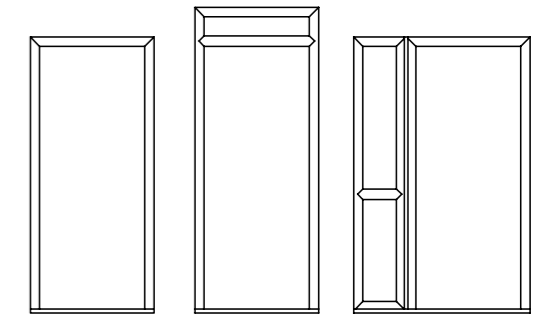

TRUEDOR FIRE DOOR FRAME OPTIONS

Single

Single Toplight

Single Midrail Sidelight