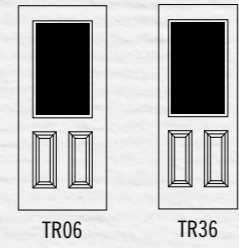

WOODSTAIN FINISHES †	STANDARD COLOURS			HERITAGE COLOURS					
ROSEWOOD	JET BLACK	STEEL BLUE	PINE GREEN	CHARTWELL GREEN	LARKSPUR BLUE	WILLOW	BRUNSWICK GREEN	WINE RED	
GOLDEN OAK	SIGNAL RED	TRAFFIC WHITE	CREAM	SLATE GREY	DESERT SAND	CAMOUFLAGE BEIGE	ANTHRACITE GREY	SILVER GREY	

† WOODSTAIN FRAME COLOUR MATCHING, see page 50 for more details. BESPOKE COLOURS available, see page 49 for more details.

DECORATIVE GLAZING OPTIONS				AVAILABLE GLAZING
				TR06 Clear / Obscure / Square Lead / Diamond Lead / Traditional Etch / Retro / Diamonds / Diamond Cut / French / Elegance / Linear / Touch of Privacy TR36 Clear / Obscure / Square Lead / Diamond Lead NOTES ♦ Diamonds available in Red, Blue, Green, Black and Clear Bevel. Choice of backing glass, see page 41. Choice of Clear Bevelled Glass or Colour Film