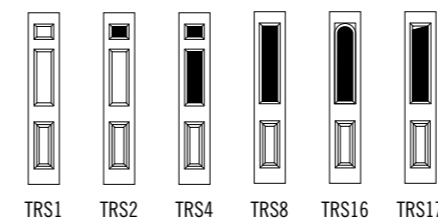

FRAME DETAILS / SIDE PANELS & TOPLIGHTS

FRAME OPTIONS

MATCHING SIDE PANELS (438mm including couples)

SIDE PANELS & TOPLIGHTS

For added individuality or to replace your doorset like for like, we offer fully glazed sidelights or toplights, or composite sidepanels to match the door. These are all available as single or as a pair in a variety of styles.