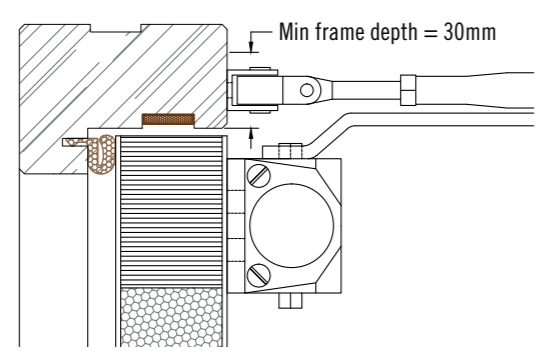

SELF-CLOSING OPTIONS

- Concealed door closer.
- Overhead door closer.

Overhead Closer detail timber frame