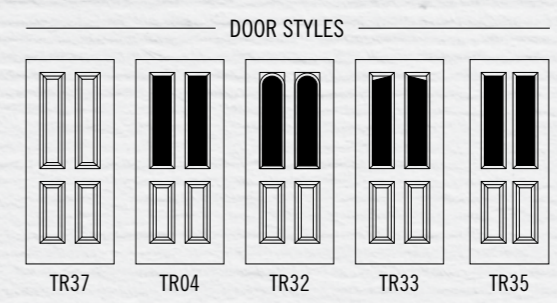

TRADITIONAL RANGE

CEZANNE

With five styles, a great number of glazing options and colour choices, the four panel Cezanne makes a smart addition to any home.