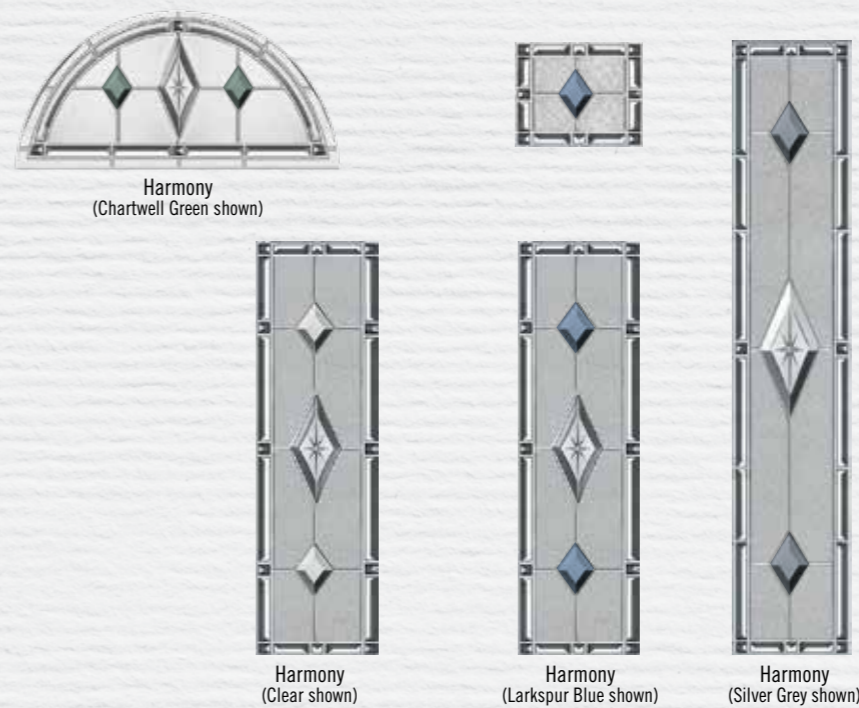

HARMONY GLASS RANGE

Making these doors even more special is the fact that each decorative glass panel has been hand crafted with coloured bevels to complement the door.

HARMONY COLOURS

DECORATIVE GLAZING OPTIONS AVAILABLE GLAZING

Clear option available for use with any other door colour.
All these designs feature an obscure stippolyte style pattern for easy matching sidelights and toplights.

NOTES
❖ Matching sidepanels available. See page 51 for more details.