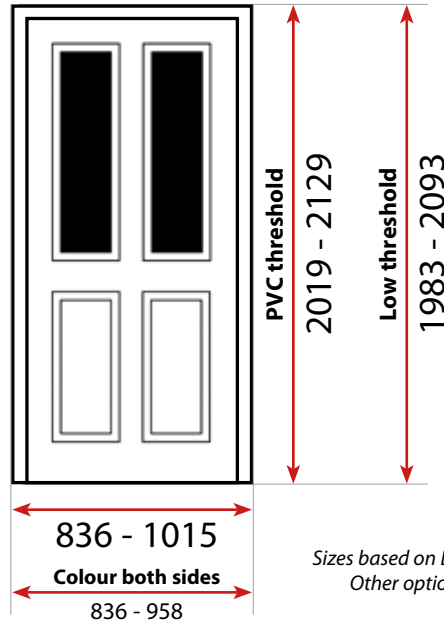

FRAME

White	£0
Mahogany	£20
Cherrywood	£20
Oak	£20
Whitegrain	£40
Brown-black	£40
Mahogany BOTH SIDES	£30
Cherrywood BOTH SIDES	£30
Oak BOTH SIDES	£30

C 2 panel 2 square

*Sizes based on Door-Stop profile.
Other options available.*

DOOR

£0	White
£12	Red
£12	Green
£12	Blue
£12	Black
£24	Darkwood
£27	Oak
£70	Darkwood BOTH SIDES
£70	Oak BOTH SIDES

Prices in red available in 7 days