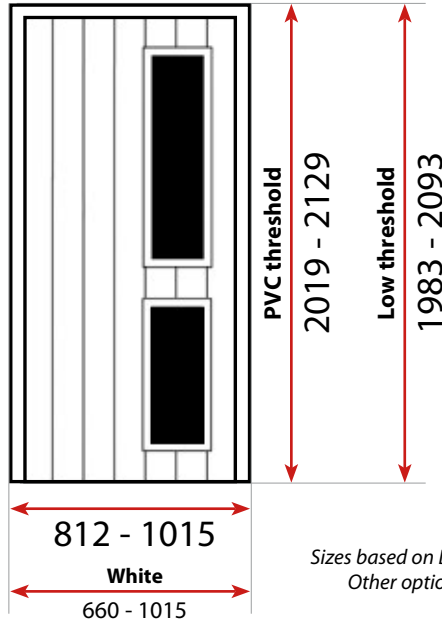

FRAME

White	£0
Mahogany	£20
Cherrywood	£20
Oak	£20
Whitegrain	£40
Brown-black	£40
Mahogany BOTH SIDES	£30
Cherrywood BOTH SIDES	£30
Oak BOTH SIDES	£30

Z twin side

Add 30mm to include a Sill

*Sizes based on Door-Stop profile.
Other options available.*

Prices in red available in 7 days

DOOR

£0	White
£12	Red
£12	Green
£12	Blue
£12	Black
£24	Darkwood
£27	Oak
Not Available	Darkwood BOTH SIDES
Not Available	Oak BOTH SIDES