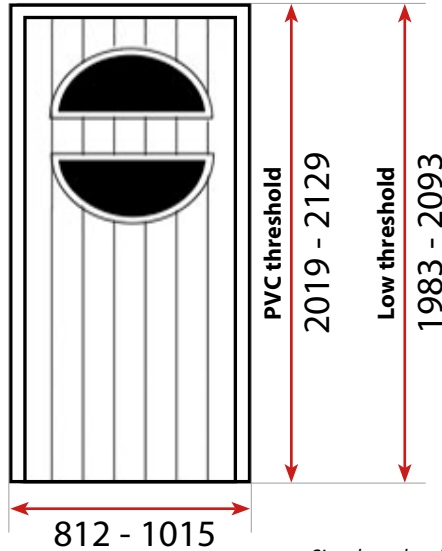

FRAME

White	£0
Mahogany	£20
Cherrywood	£20
Oak	£20
Whitegrain	£40
Brown-black	£40
Mahogany BOTH SIDES	£30
Cherrywood BOTH SIDES	£30
Oak BOTH SIDES	£30

Add 30mm to include a Sill

*Sizes based on Door-Stop profile.
Other options available.*

Prices in red available in 7 days

DOOR

£0	White
£12	Red
£12	Green
£12	Blue
£12	Black
£24	Darkwood
£27	Oak
Not Available	Darkwood BOTH SIDES
Not Available	Oak BOTH SIDES