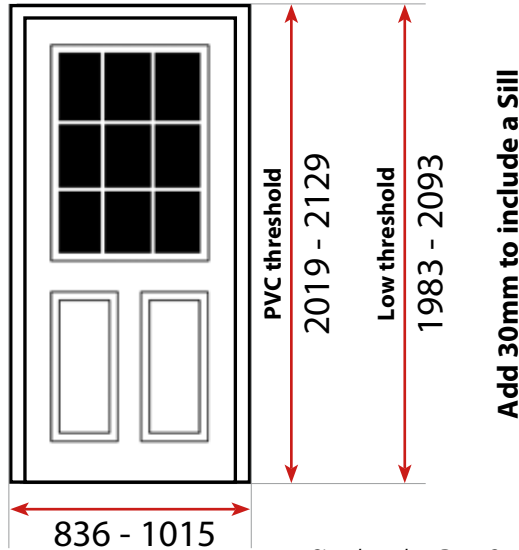

FRAME

White	£0
Mahogany	£20
Cherrywood	£20
Oak	£20
Whitegrain	£40
Brown-black	£40
Mahogany BOTH SIDES	£30
Cherrywood BOTH SIDES	£30
Oak BOTH SIDES	£30

K 2 panel 1 grill

*Sizes based on Door-Stop profile.
Other options available.*

GLASS PATTERNS	
Laminated Glass.....	£8
Thermal Glass.....	£10.85

Prices in red available in 7 days

DOOR

£0	White
£12	Red
£12	Green
£12	Blue
£12	Black
£24	Darkwood
£27	Oak
Not Available	Darkwood BOTH SIDES
Not Available	Oak BOTH SIDES