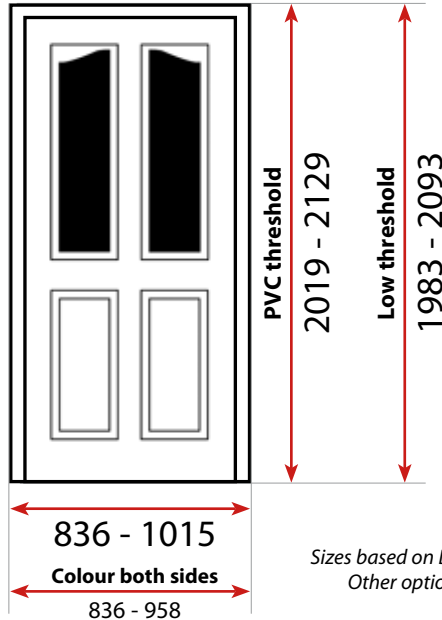

FRAME

White	£0
Mahogany	£20
Cherrywood	£20
Oak	£20
Whitegrain	£40
Brown-black	£40
Mahogany BOTH SIDES	£30
Cherrywood BOTH SIDES	£30
Oak BOTH SIDES	£30

B 2 panel 2 angle

Add 30mm to include a Sill

*Sizes based on Door-Stop profile.
Other options available.*

DOOR

£0	White
£12	Red
£12	Green
£12	Blue
£12	Black
£24	Darkwood
£27	Oak
£70	Darkwood BOTH SIDES
£70	Oak BOTH SIDES

Prices in red available in 7 days