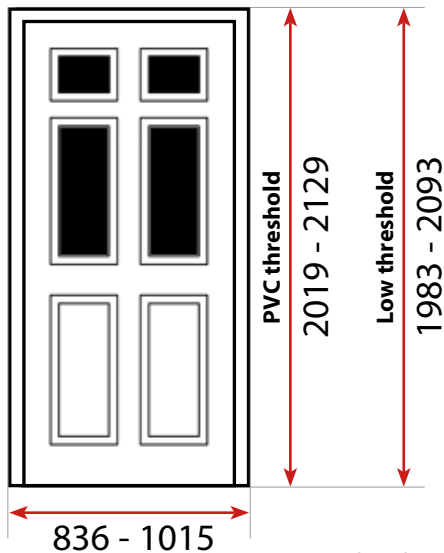

FRAME

White	£0
Mahogany	£20
Cherrywood	£20
Oak	£20
Whitegrain	£40
Brown-black	£40
Mahogany BOTH SIDES	£30
Cherrywood BOTH SIDES	£30
Oak BOTH SIDES	£30

T 2 panel 4 square

Add 30mm to include a Sill

*Sizes based on Door-Stop profile.
Other options available.*

DOOR

£0	White
£12	Red
£12	Green
£12	Blue
£12	Black
£24	Darkwood
£27	Oak
Not Available	Darkwood BOTH SIDES
Not Available	Oak BOTH SIDES

Prices in red available in 7 days