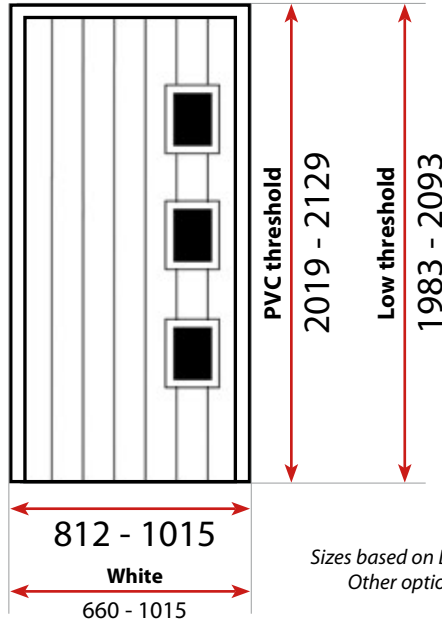

FRAME

White	£0
Mahogany	£20
Cherrywood	£20
Oak	£20
Whitegrain	£40
Brown-black	£40
Mahogany BOTH SIDES	£30
Cherrywood BOTH SIDES	£30
Oak BOTH SIDES	£30

Y 3 square

Add 30mm to include a Sill

*Sizes based on Door-Stop profile.
Other options available.*

Prices in red available in 7 days

DOOR

£0	White
£12	Red
£12	Green
£12	Blue
£12	Black
£24	Darkwood
£27	Oak
Not Available	Darkwood BOTH SIDES
Not Available	Oak BOTH SIDES