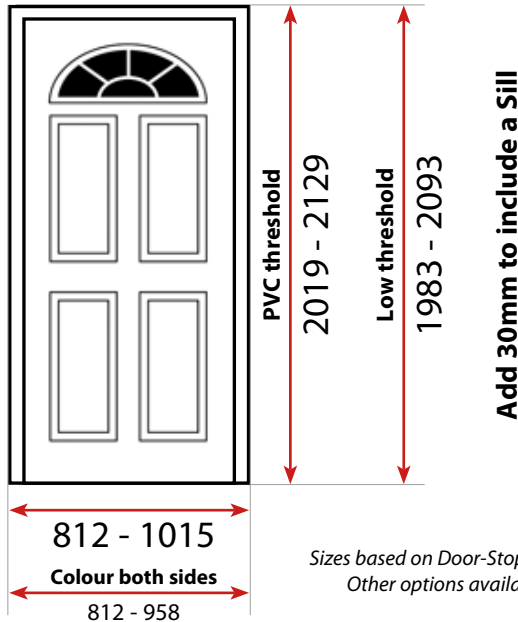

FRAME

White	£0
Mahogany	£20
Cherrywood	£20
Oak	£20
Whitegrain	£40
Brown-black	£40
Mahogany BOTH SIDES	£30
Cherrywood BOTH SIDES	£30
Oak BOTH SIDES	£30

J 4 panel sunburst

GLASS PATTERNS	
Laminated Glass.....	£8
Thermal Glass.....	£5.33

Prices in red available in 7 days

DOOR

£0	White
£12	Red
£12	Green
£12	Blue
£12	Black
£24	Darkwood
£27	Oak
£70	Darkwood BOTH SIDES
£70	Oak BOTH SIDES