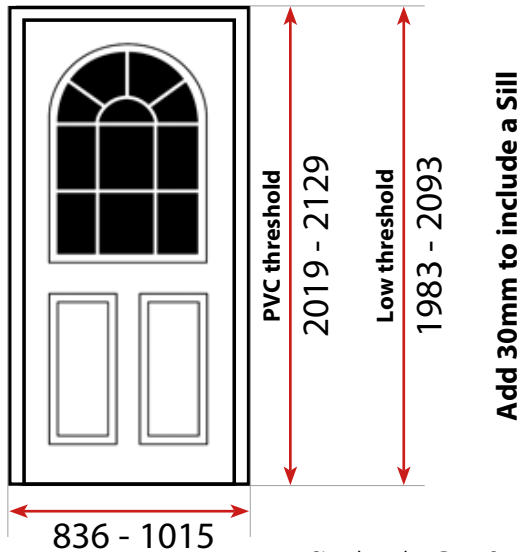

FRAME

White	£0
Mahogany	£20
Cherrywood	£20
Oak	£20
Whitegrain	£40
Brown-black	£40
Mahogany BOTH SIDES	£30
Cherrywood BOTH SIDES	£30
Oak BOTH SIDES	£30

L 2 panel sunburst

*Sizes based on Door-Stop profile.
Other options available.*

GLASS PATTERNS	
Laminated Glass.....	£8
Thermal Glass.....	£13.57

Prices in red available in 7 days

DOOR

£0	White
Not Available	Red
Not Available	Green
Not Available	Blue
Not Available	Black
Not Available	Darkwood
Not Available	Oak
Not Available	Darkwood BOTH SIDES
Not Available	Oak BOTH SIDES