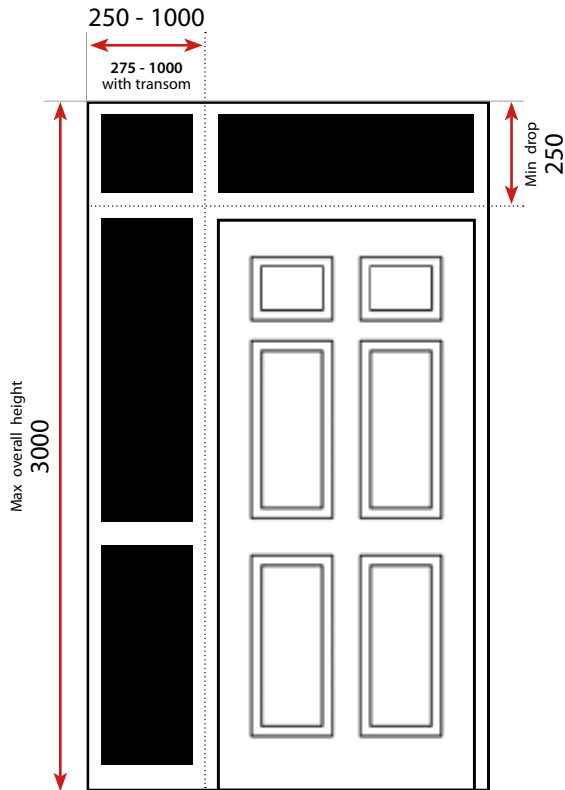

Glazed sidepanels

		Width (mm)	
		(up to) 500	1000
Glazed	1600	£94	£140
	2200	£114	£175
	3000	£142	£227
Unglazed	1600	£62	£65
	2200	£69	£73
	3000	£79	£82
Extra for Laminated	1600	£12	£28
	2200	£17	£39
	3000	£23	£54

Price per transom £12

Topbox options

	Glazed	Unglazed
Top box (up to 2500mm height overall)	£42	£19
Top box (up to 3000mm height overall)	£76	£29
Top box above side panel (up to 2500mm)	£35	£18
Top box above side panel (up to 3000mm)	£72	£27

Prices in red available in 7 days

Above sidepanels and topboxes glazed with glass patterns only