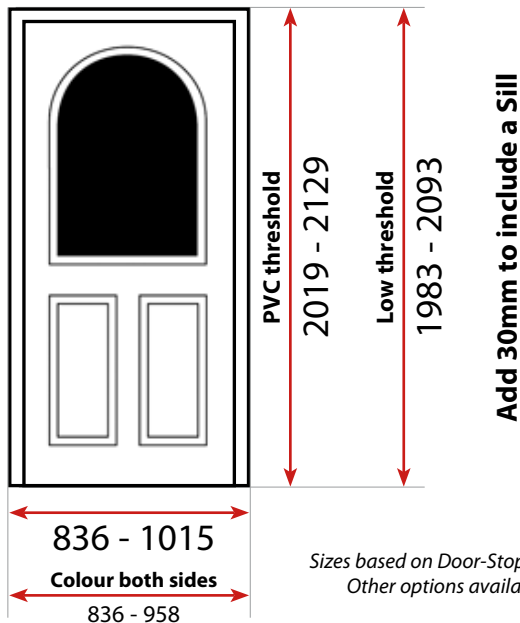

FRAME

White	£0
Mahogany	£20
Cherrywood	£20
Oak	£20
Whitegrain	£40
Brown-black	£40
Mahogany BOTH SIDES	£30
Cherrywood BOTH SIDES	£30
Oak BOTH SIDES	£30

E 2 panel 1 arch

*Sizes based on Door-Stop profile.
Other options available.*

DOOR

£0	White
£12	Red
£12	Green
£12	Blue
£12	Black
£24	Darkwood
£27	Oak
£70	Darkwood BOTH SIDES
£70	Oak BOTH SIDES

Prices in red available in 7 days