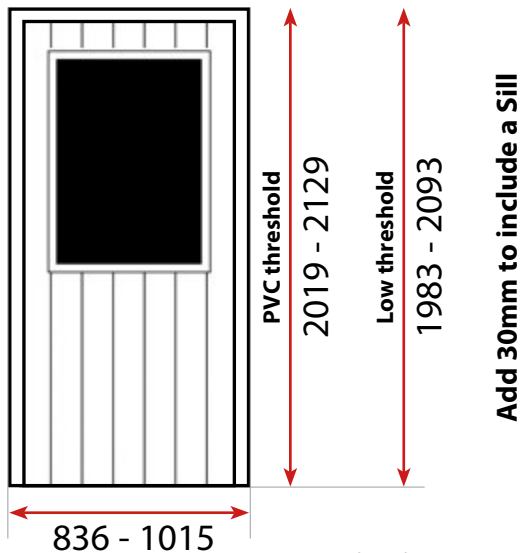

FRAME

White	£0
Mahogany	£20
Cherrywood	£20
Oak	£20
Whitegrain	£40
Brown-black	£40
Mahogany BOTH SIDES	£30
Cherrywood BOTH SIDES	£30
Oak BOTH SIDES	£30

V cottage half glaze

*Sizes based on Door-Stop profile.
Other options available.*

DOOR

£0	White
£12	Red
£12	Green
£12	Blue
£12	Black
£24	Darkwood
£27	Oak
Not Available	Darkwood BOTH SIDES
Not Available	Oak BOTH SIDES

Prices in red available in 7 days