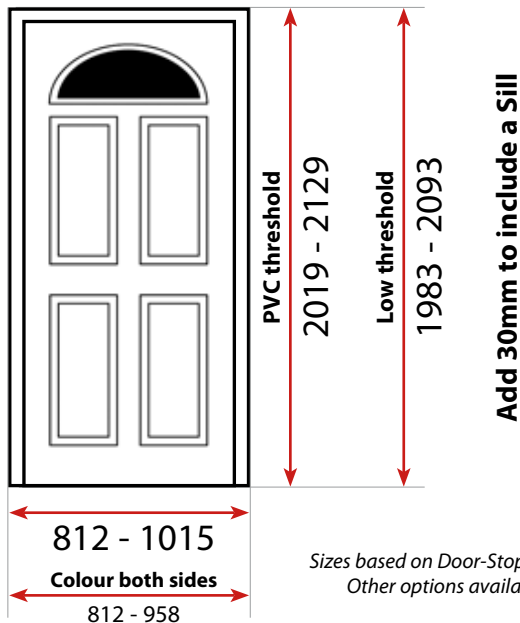

FRAME

White	£0
Mahogany	£20
Cherrywood	£20
Oak	£20
Whitegrain	£40
Brown-black	£40
Mahogany BOTH SIDES	£30
Cherrywood BOTH SIDES	£30
Oak BOTH SIDES	£30

D 4 panel 1 arch

DOOR

£0	White
£12	Red
£12	Green
£12	Blue
£12	Black
£24	Darkwood
£27	Oak
£70	Darkwood BOTH SIDES
£70	Oak BOTH SIDES

Prices in red available in 7 days