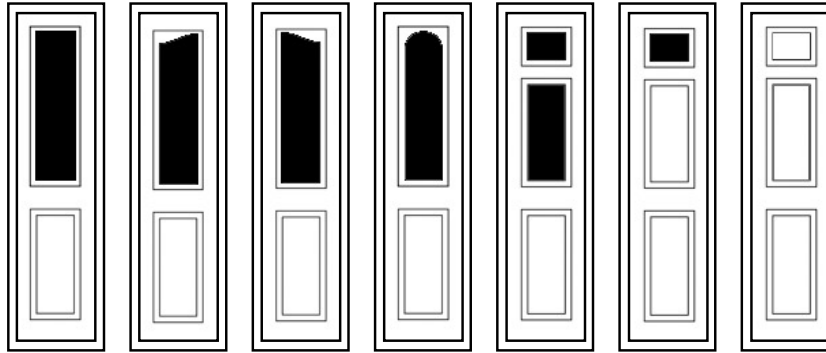

FRAME

White	£0
Mahogany	£20
Cherrywood	£20
Oak	£20
Whitegrain	£40
Brown-black	£40
Mahogany BOTH SIDES	£30
Cherrywood BOTH SIDES	£30
Oak BOTH SIDES	£30

composite sidepanels

All Widths
 ←—————→
491 - 710
 (includes 20mm coupler)