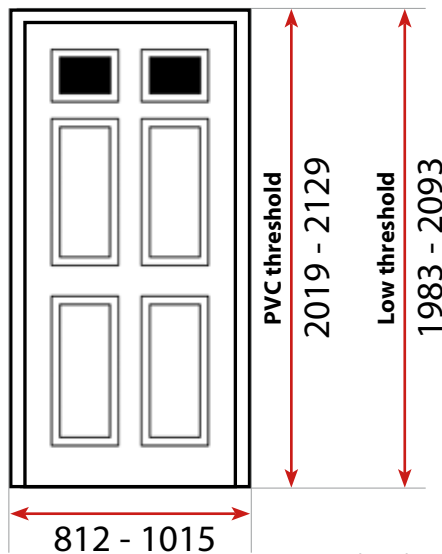

FRAME

White	£0
Mahogany	£20
Cherrywood	£20
Oak	£20
Whitegrain	£40
Brown-black	£40
Mahogany BOTH SIDES	£30
Cherrywood BOTH SIDES	£30
Oak BOTH SIDES	£30

I 4 panel 2 square

*Sizes based on Door-Stop profile.
Other options available.*

DOOR

£0	White
£12	Red
£12	Green
£12	Blue
£12	Black
£24	Darkwood
£27	Oak
Not Available	Darkwood BOTH SIDES
Not Available	Oak BOTH SIDES

Prices in red available in 7 days