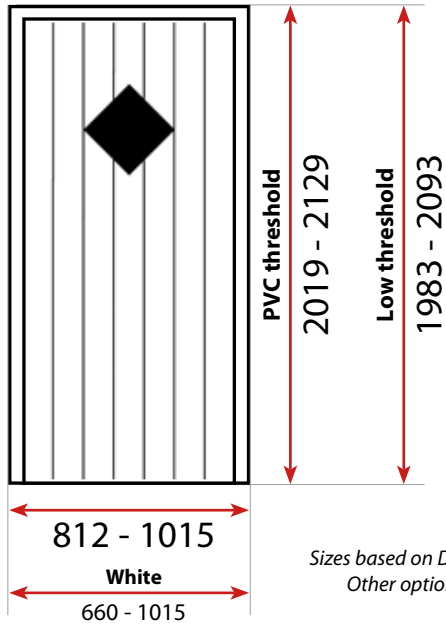

FRAME

White	£0
Mahogany	£20
Cherrywood	£20
Oak	£20
Whitegrain	£40
Brown-black	£40
Mahogany BOTH SIDES	£30
Cherrywood BOTH SIDES	£30
Oak BOTH SIDES	£30

P diamond

GLASS PATTERNS	
Laminated Glass.....	£8
Thermal Glass.....	£4.27

Prices in red available in 7 days

DOOR

£0	White
£12	Red
£12	Green
£12	Blue
£12	Black
£24	Darkwood
£27	Oak
Not Available	Darkwood BOTH SIDES
Not Available	Oak BOTH SIDES