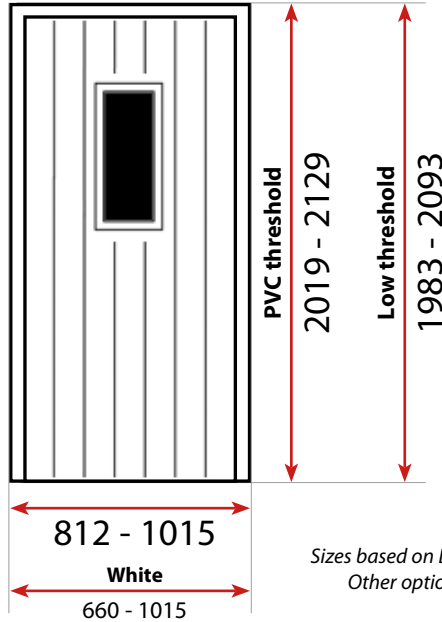

FRAME

White	£0
Mahogany	£20
Cherrywood	£20
Oak	£20
Whitegrain	£40
Brown-black	£40
Mahogany BOTH SIDES	£30
Cherrywood BOTH SIDES	£30
Oak BOTH SIDES	£30

U 1 square

Add 30mm to include a Sill

Sizes based on Door-Stop profile. Other options available.

GLASS PATTERNS	
Laminated Glass.....	£8
Thermal Glass.....	£8.53

Prices in red available in 7 days

DOOR

£0	White
£12	Red
£12	Green
£12	Blue
£12	Black
£24	Darkwood
£27	Oak
Not Available	Darkwood BOTH SIDES
Not Available	Oak BOTH SIDES