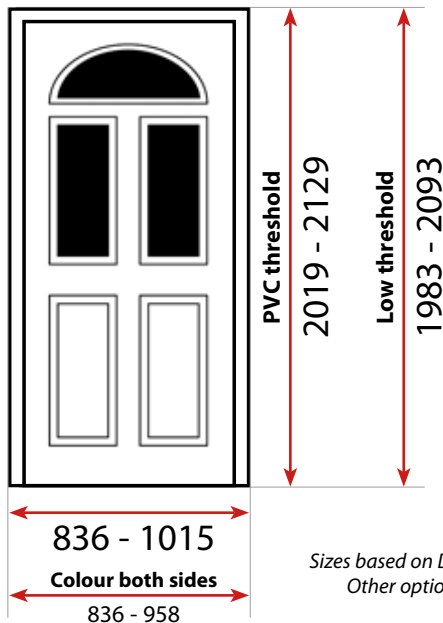

FRAME

White	£0
Mahogany	£20
Cherrywood	£20
Oak	£20
Whitegrain	£40
Brown-black	£40
Mahogany BOTH SIDES	£30
Cherrywood BOTH SIDES	£30
Oak BOTH SIDES	£30

G 2 panel 2 square 1 arch

Add 30mm to include a Sill

*Sizes based on Door-Stop profile.
Other options available.*

DOOR

£0	White
£12	Red
£12	Green
£12	Blue
£12	Black
£24	Darkwood
£27	Oak
£70	Darkwood BOTH SIDES
£70	Oak BOTH SIDES

Prices in red available in 7 days