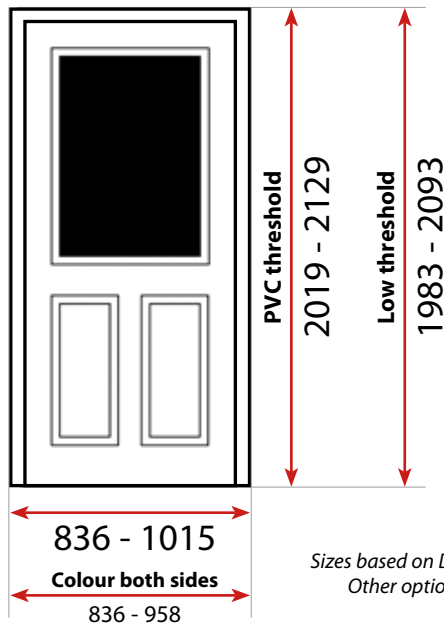

FRAME

White	£0
Mahogany	£20
Cherrywood	£20
Oak	£20
Whitegrain	£40
Brown-black	£40
Mahogany BOTH SIDES	£30
Cherrywood BOTH SIDES	£30
Oak BOTH SIDES	£30

F 2 panel 1 square

*Sizes based on Door-Stop profile.
Other options available.*

DOOR

£0	White
£12	Red
£12	Green
£12	Blue
£12	Black
£24	Darkwood
£27	Oak
£70	Darkwood BOTH SIDES
£70	Oak BOTH SIDES

Prices in red available in 7 days