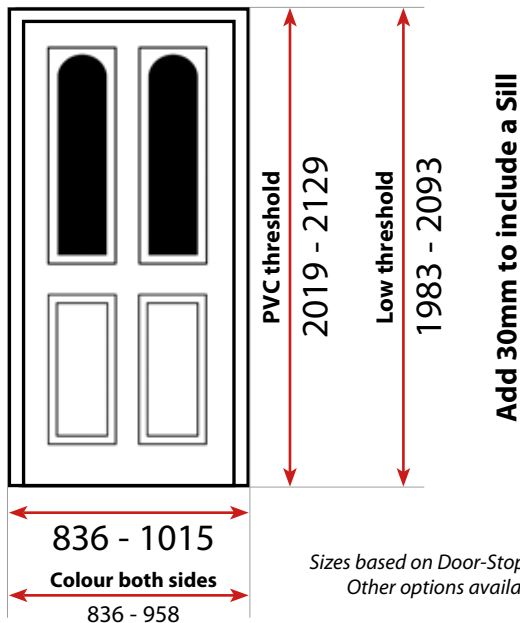

FRAME

White	£0
Mahogany	£20
Cherrywood	£20
Oak	£20
Whitegrain	£40
Brown-black	£40
Mahogany BOTH SIDES	£30
Cherrywood BOTH SIDES	£30
Oak BOTH SIDES	£30

A 2 panel 2 arch

DOOR

£0	White
£12	Red
£12	Green
£12	Blue
£12	Black
£24	Darkwood
£27	Oak
£70	Darkwood BOTH SIDES
£70	Oak BOTH SIDES

Prices in red available in 7 days