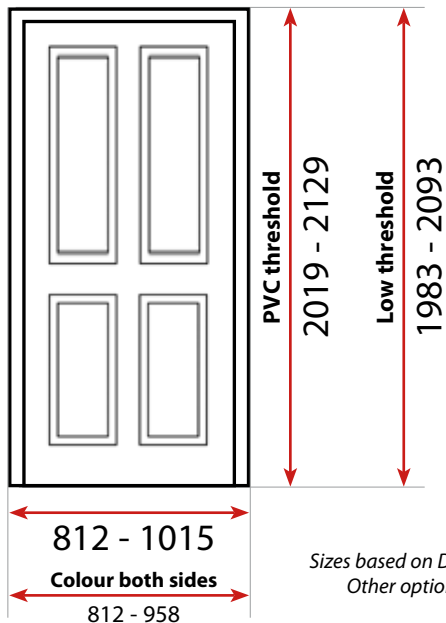

FRAME

White	£0
Mahogany	£20
Cherrywood	£20
Oak	£20
Whitegrain	£40
Brown-black	£40
Mahogany BOTH SIDES	£30
Cherrywood BOTH SIDES	£30
Oak BOTH SIDES	£30

Q 4 panel

DOOR

£0	White
£12	Red
£12	Green
£12	Blue
£12	Black
£24	Darkwood
£27	Oak
£70	Darkwood BOTH SIDES
£70	Oak BOTH SIDES

Prices in red available in 7 days