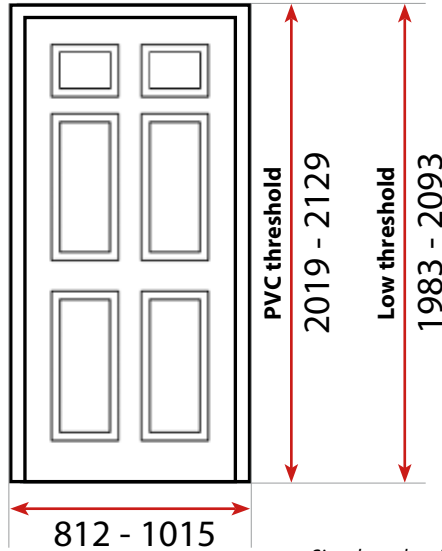

FRAME

White	£0
Mahogany	£20
Cherrywood	£20
Oak	£20
Whitegrain	£40
Brown-black	£40
Mahogany BOTH SIDES	£30
Cherrywood BOTH SIDES	£30
Oak BOTH SIDES	£30

H 6 panel

*Sizes based on Door-Stop profile.
Other options available.*

Prices in red available in 7 days

DOOR

£0	White
£12	Red
£12	Green
£12	Blue
£12	Black
£24	Darkwood
£27	Oak
Not Available	Darkwood BOTH SIDES
Not Available	Oak BOTH SIDES