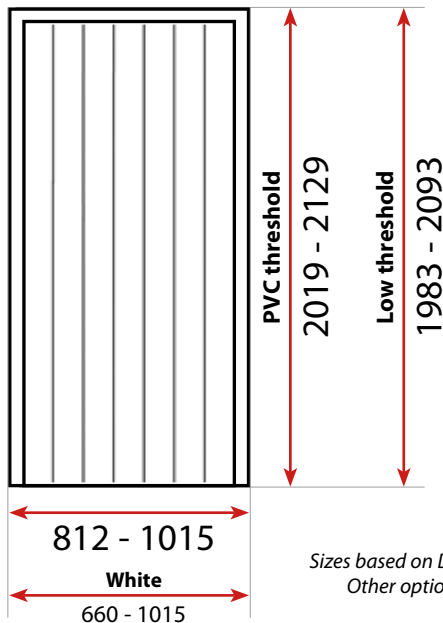

Q 4 panel

DOOR

£0	White
£12	Red
£12	Green
£12	Blue
£12	Black
£24	Darkwood
£27	Oak
£70	Darkwood BOTH SIDES
£70	Oak BOTH SIDES

Prices in red available in 7 days

FRAME

White	£0
Mahogany	£20
Cherrywood	£20
Oak	£20
Whitegrain	£40
Brown-black	£40
Mahogany BOTH SIDES	£30
Cherrywood BOTH SIDES	£30
Oak BOTH SIDES	£30