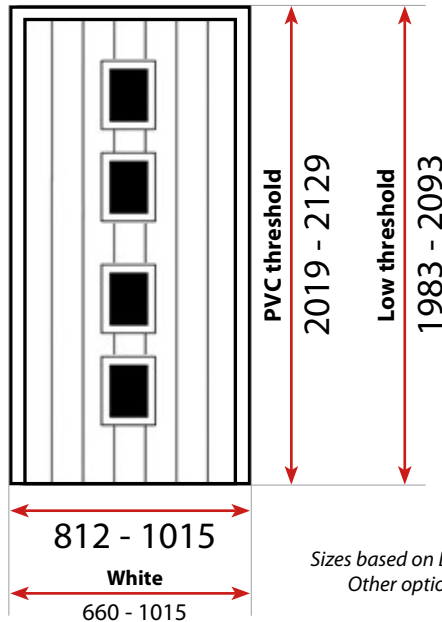

FRAME

White	£0
Mahogany	£20
Cherrywood	£20
Oak	£20
Whitegrain	£40
Brown-black	£40
Mahogany BOTH SIDES	£30
Cherrywood BOTH SIDES	£30
Oak BOTH SIDES	£30

W 4 square

*Sizes based on Door-Stop profile.
Other options available.*

Prices in red available in 7 days

DOOR

£0	White
£12	Red
£12	Green
£12	Blue
£12	Black
£24	Darkwood
£27	Oak
Not Available	Darkwood BOTH SIDES
Not Available	Oak BOTH SIDES